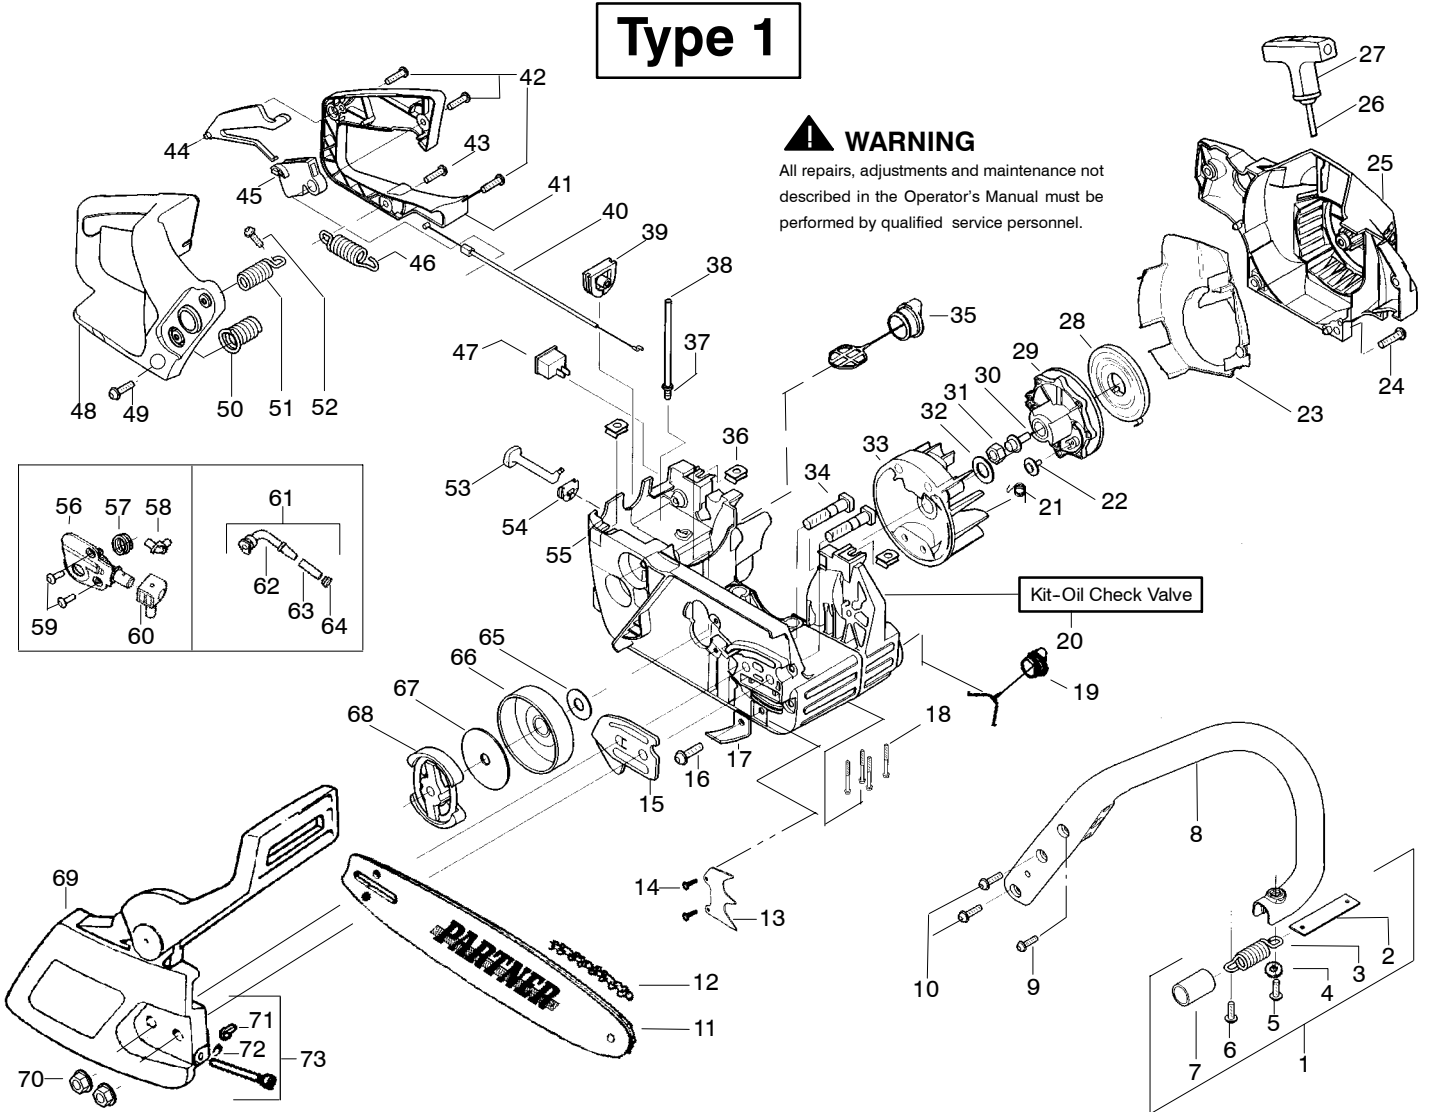

Type 1

⚠ WARNING
All repairs, adjustments and maintenance not described in the Operator's Manual must be performed by qualified service personnel.

Ref.	Part No.	Description	Ref.	Part No.	Description	Ref.	Part No.	Description
1.	530047963	Assy. - Isolator	27.	530056402	Handle - Starter	53.	530047605	Knob - Choke
2.	530047608	Strap - Limiter	28.	530027531	Spring - Recoil	54.	530049005	Grommet - Knob
3.	530042082	Spring - Isolator	29.	530037817	Pulley - Starter	55.	530056596	Assy - Chassis
4.	530015123	Washer	30.	530015920	Screw	56.	530071259	Kit - Oil Pump (Incls. 57,58,60)
5.	530016018	Screw	31.	530016134	Nut - Flywheel	57.	530037820	Gear - Worm Spring
6.	530015843	Screw	32.	530015127	Washer - Flywheel	58.	530049477	Elbow - Oil Pickup
7.	530036142	Sleeve - AV Spring	33.	530039209	Assy - Flywheel	59.	530016064	Screw
8.	530047583	Handle - Front	34.	530016133	Bolt - Bar	60.	530019206	Seal Block
9.	530015940	Screw	35.	530047192	Assy - Fuel Cap	61.	530047663	Assy - Oil Pickup (Incl. 62 - 64)
10.	530015814	Screw	36.	530015922	Nut - "U" - Type	62.	530038373	Pick - up Oiler
11.	530044898	Bar - 14"	37.	530023877	Fitting - fuel line	63.	530037821	Filter - Oil
12.	505369852	Chain 14"	38.	530069216	Kit - Fuel line (large)	64.	530030189	Plug - Oil Filter
13.	530014381	Kit - Assy Spike (incl.14)	39.	530047631	Grommet - Cable	65.	530015907	Washer - Thrust
14.	530015805	Screw	40.	530047602	Cable - Throttle	66.	530047061	Assy. - Clutch Drum w/bearing
15.	530038238	Plate - Bar Mounting	41.	530047581	Cover - Rear Handle	67.	530015611	Washer - Clutch
16.	530015814	Screw	42.	530015906	Screw	68.	530014949	Assy. Clutch
17.	530029850	Chain Catcher	43.	530015886	Screw	69.	530054739	Assy - Chain Brake
18.	530016132	Screw	44.	530036098	Lockout - Throttle	70.	530015917	Nut - Bar Mounting
19.	530010846	Assy - Oil Cap	45.	530036097	Trigger - Throttle	71.	530015826	Pin - Retainer
20.	530071666	Kit - Oil Check Valve	46.	530042082	Spring	72.	530038593	Retainer
21.	530023817	Spring - Starter Dog	47.	530069572	Kit - Switch	73.	530069611	Kit - Bar Adjust
22.	530016080	Screw	48.	530047582	Handle - Rear			
23.	530055723	Baffle - Air	49.	530015814	Screw			
24.	530015892	Screw	50.	530053274	Assy. Isolator - lower			
25.	530056333	Housing - Fan	51.	530071385	Kit - Isolator (Upper)			
26.	530069232	Kit - Rope	52.	530015875	Screw			