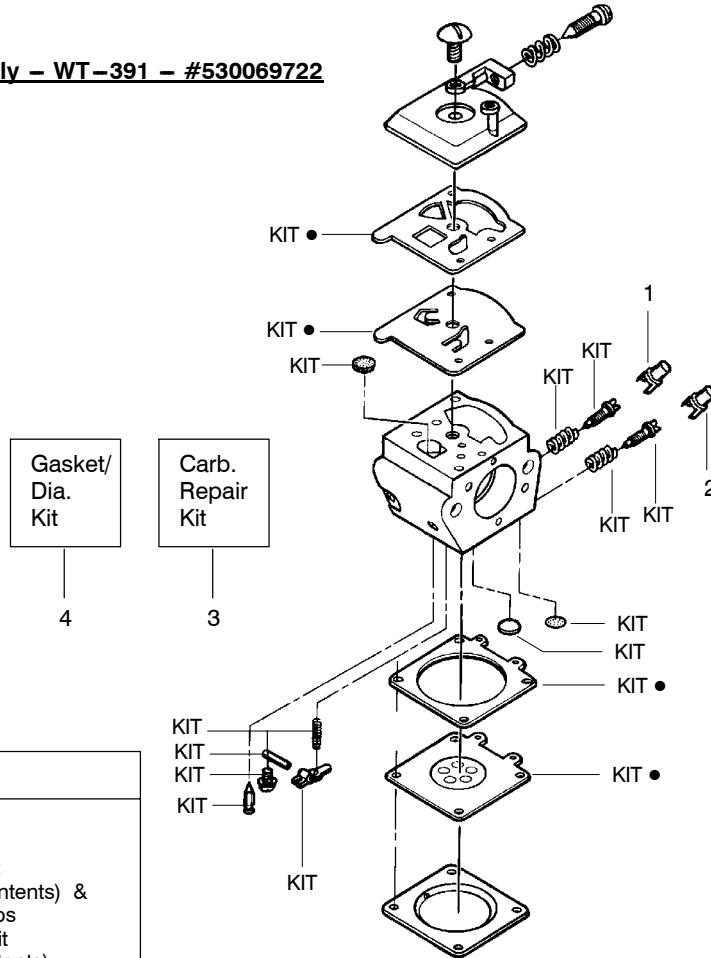

Carburetor Assembly – WT–391 – #530069722

Ref.	Part No.	Description
1.	530038479	Limiter Cap – High
2.	530038478	Limiter Cap – Low
3.	530069826	Carburetor Repair Kit (KIT= Indicates Contents) & Includes Limiter Caps
4.	530069844	Gasket/Diaphragm Kit (● = Indicates Contents)

Kit - Carburetor Assembly No. 530071621 - WT-625
Kit - Carburetor Assembly No. 530071820 - W-20
Kit - Carburetor Assembly No. 530071821 - WT-662

Note: No Repair kits are available for these carburetors